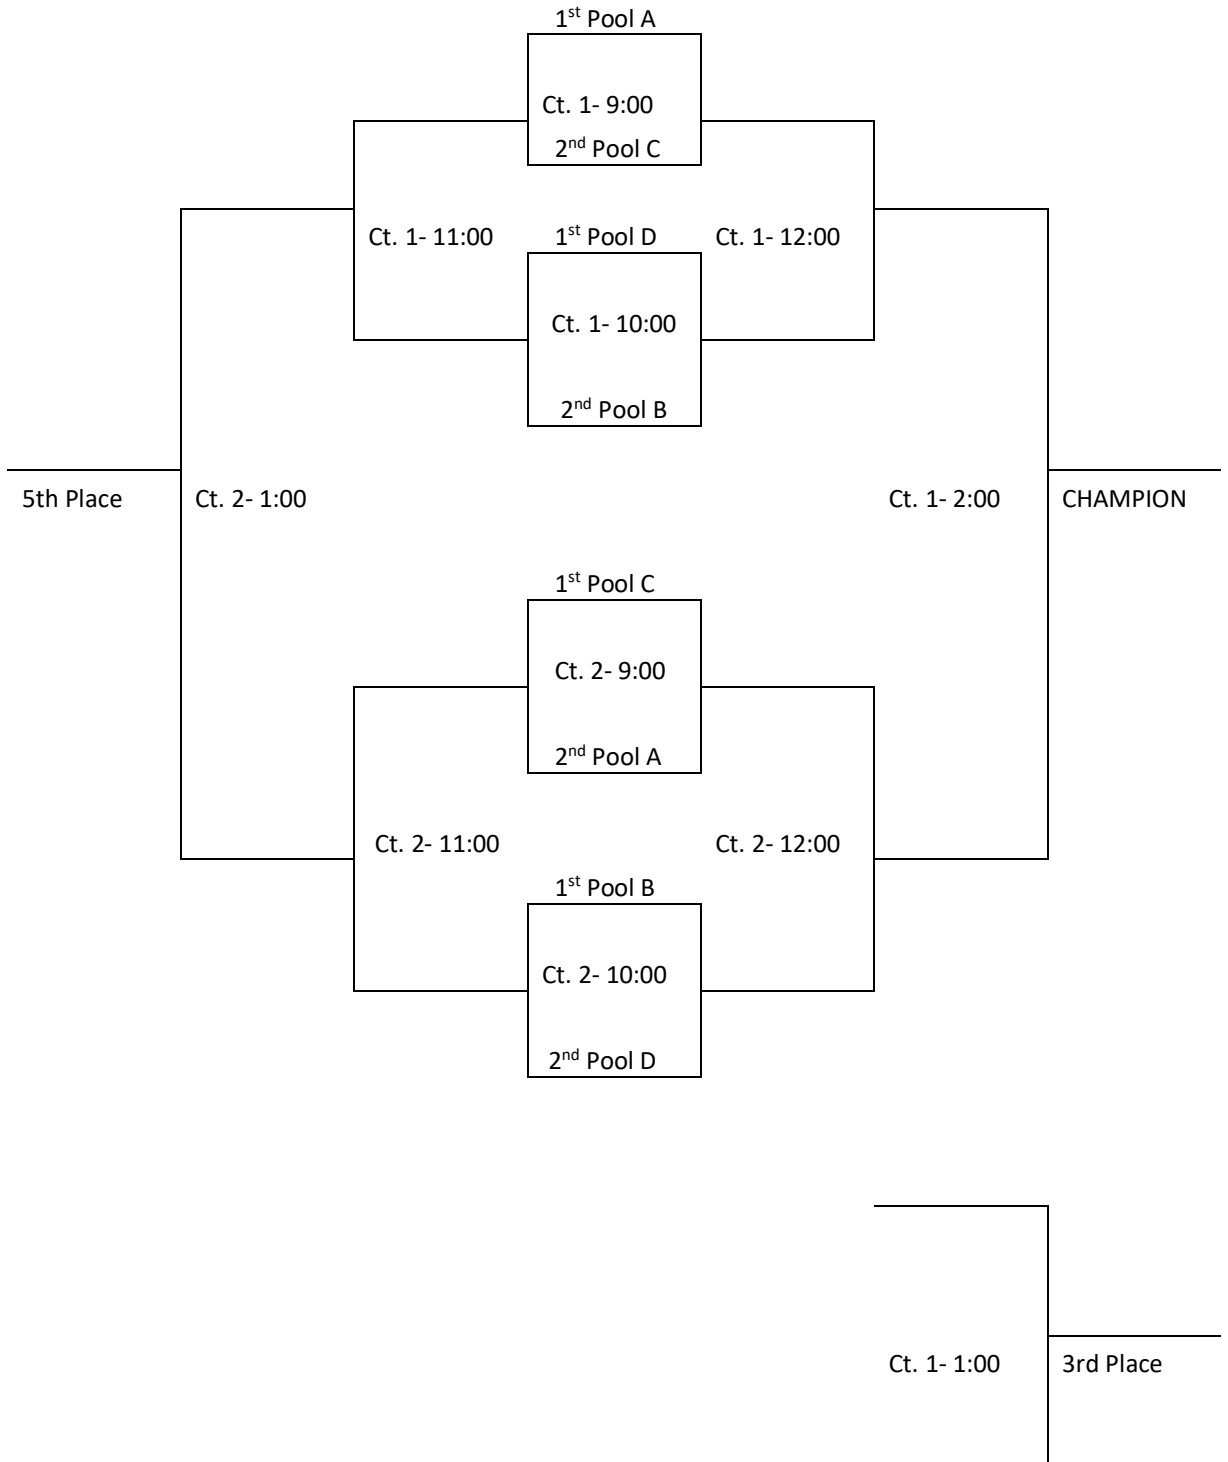

CHAMPIONSHIP BRACKET

Bellevue East HS
South Gym (Ct. 1)
North Gym (Ct. 2)

All matches will be best 2 out of 3 sets to 25 points, starting at 0.