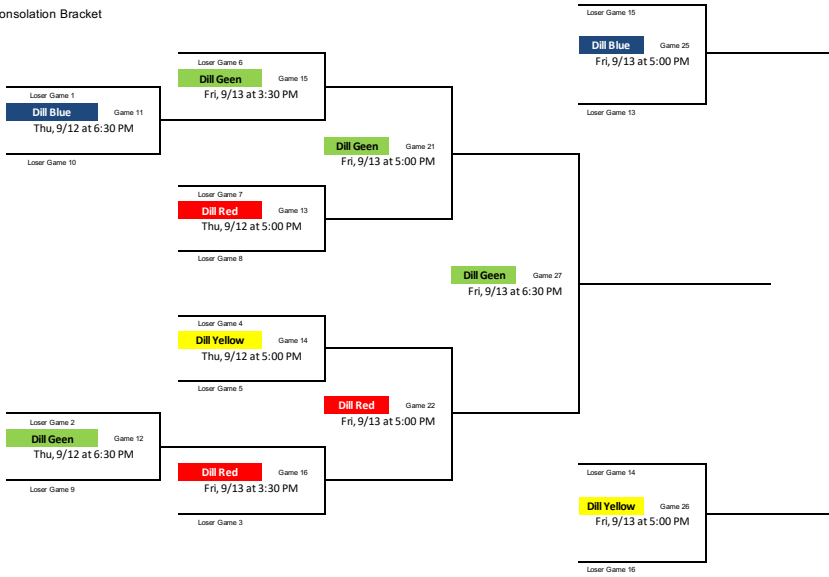

Winner's Bracket

Consolation Bracket

Thursday	Blue	Green	Red	Yellow
2:00 PM	2	1	7	4
3:30 PM	6	3	8	5
5:00 PM	10	9	13	14
6:30 PM	11	12		

Friday	Blue	Green	Red	Yellow
2:00 PM	20	17	19	18
3:30 PM	24	15	16	23
5:00 PM	25	21	22	26
6:30 PM		27		