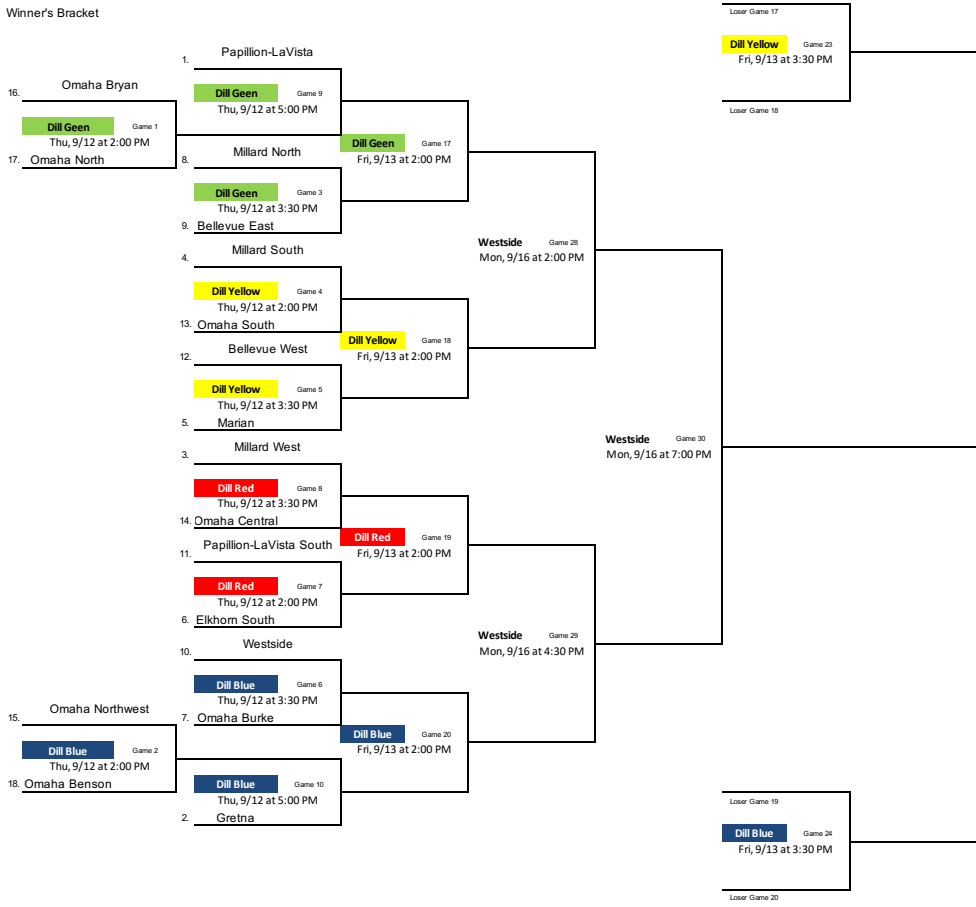

Winner's Bracket

Consolation Bracket

Thursday	Blue	Green	Red	Yellow
2:00 PM	2	1	7	4
3:30 PM	6	3	8	5
5:00 PM	10	9	13	14
6:30 PM	11	12		

Friday	Blue	Green	Red	Yellow
2:00 PM	20	17	19	18
3:30 PM	24	15	16	23
5:00 PM	25	21	22	26
6:30 PM		27		